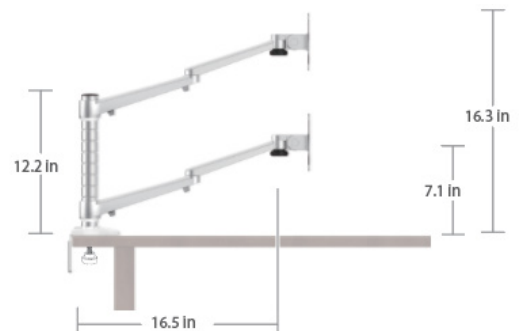

## ▮▮▮ EASYLIFT™ MONITOR ARM

The EasyLift Monitor Arm is a great companion for the Goldtouch EasyLift Desktop Sit/Stand Desk. It enhances the viewing display of computer monitors, laptops, or tablet devices by bringing them up to an appropriate viewing distance and height.

The EasyLift Arm can accommodate screen weights up to 20 lbs. The monitor arm comes in either Single or Dual models and easily attaches to the underside of the desk via a mounted post. VESA Monitor Adapters are included (1 or 2 dependant on the model you choose). Additionally, rubber rings will help you to achieve your desired monitor arm height and stability on the attached base.

The EasyLift Monitor Arm Dual Attachment

Each EasyLift Monitor Arm is adjustable and holds up to a 27" LCD/TV monitor .

## ▮▮▮ FEATURES AND BENEFITS

- **Design:** Durable and lightweight aluminum construction.
- **Adjustable:** +90°/-80° pallet tilt adjustment, 180° pallet level adjustment, 360° cantilever adjustment.
- **Strong:** Each Monitor Arm can hold up to a 20 lb. monitor.
- **Versatile Monitors:** The EasyLift Desk accommodates up to 3 EasyLift Monitor Arms, so different configurations are possible depending on requirements.
- **Easy Assembly:** Includes all tools necessary to make assembly a breeze.