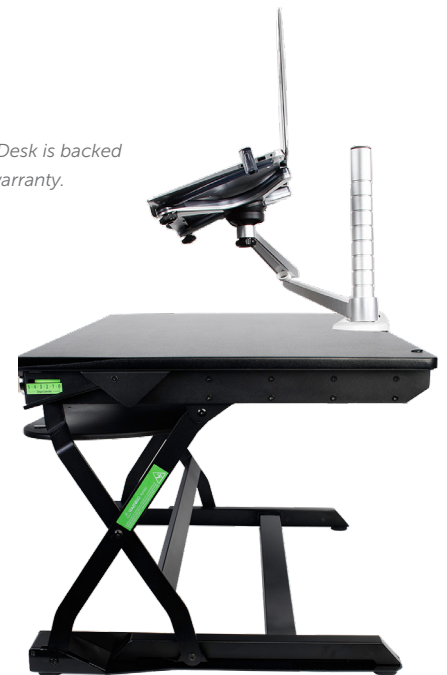

||| GOLDTOUCH EASYLIFT™ DESK

With 40 steps of vertical lift and up to 27 lbs (12kg) of counterforce, the EasyLift Desk is the most advanced desktop sit/stand desk solution in the world.

With the Goldtouch EasyLift Desk solution, users can maintain their ideal work posture throughout the day, whether sitting or standing, to prevent common work related pains like lower back pain. The adjustable sliding keyboard tray allows users to keep their elbows close to their side and to maintain the ideal minimal ergonomic distance of an arm's length from their computer screen.

The EasyLift Desk has the ability to raise and lower using sophisticated torque settings. Users can use the adjustment knobs on the sides of the desk to adjust the torque to accommodate the weight on their desks. The desk is then raised or lowered with the help of spring lifts to lighten the load.

||| FEATURES AND BENEFITS

- **Powerful:** 27 lbs (12 kg) of elevating force lifts up to 77 lbs (35 kg).
- **Versatile:** 19.6 in (497 mm) of vertical range for users of any height.
- **Strong:** Solid crossbeam prevents wobble.
- **Fast and Smooth:** Lifts to full height in less than 1 second.
- **Keyboard Tray Height:** 5.75 in (146 mm) of height adjustment.
- **Keyboard Tray Tilt:** ± 15 degrees of tilt adjustment.
- **No Tangles:** Cable management system keeps wires out of the way.
- **Stylish:** Contemporary design.

The EasyLift Desk is backed by a 3 year warranty.

The EasyLift keyboard tray lowers, raises, and tilts unlike any other desktop sit/stand desk on the market.